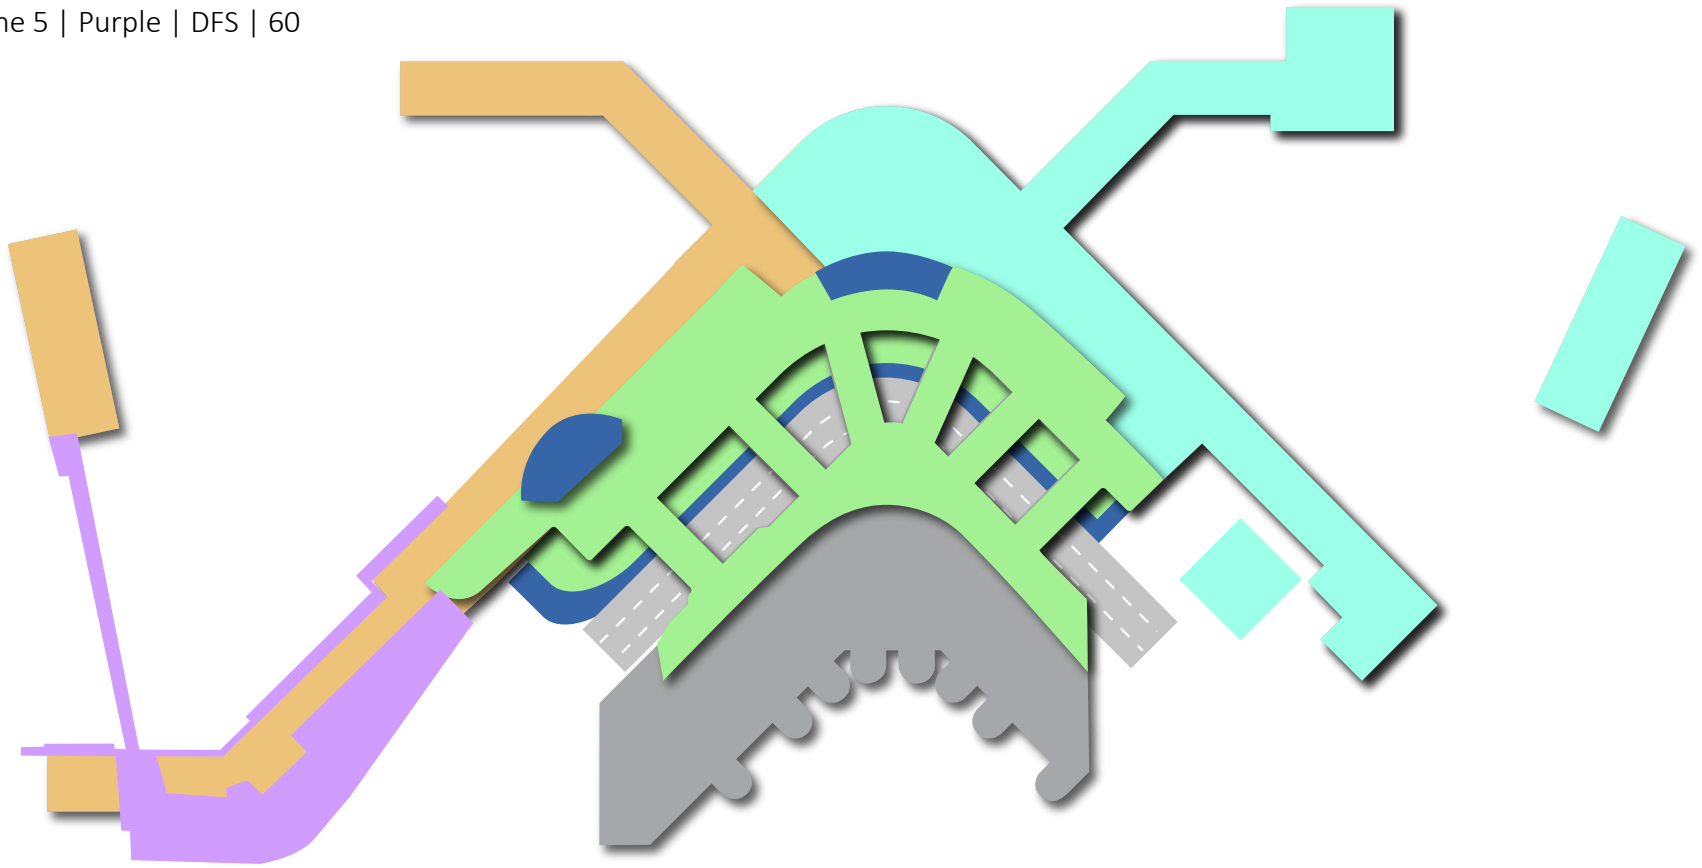

Zone 1 | Orange | DFS | 90
Zone 2 | Aqua | Flagship | 113
Zone 3 | Green | Flagship | 61
Zone 4 | Blue | ISS | 33
Zone 5 | Purple | DFS | 60

Item No. 8f_attach
Meeting Date: April 26, 2026

Zone 1: Concourse A, Concourse B, and South Satellite

Zone 2: Concourse C, Concourse D, North Satellite, and Central Terminal

Zone 3: AOB Mezzanine, Ticketing, Baggage Claim, Cruise Lobby, Curbside, Garage Elevators, Elevator Lobbies, Escalators and and 3rd Floor Garage Restrooms, North GT Cruise Lot

Zone 4: Baggage Handling, Compactor Sites, Airport Office Bldg., Main Terminal Police and Security, MT Penthouse, Outlying Buildings

Zone 5: Elevated Passenger Walkway and IAF